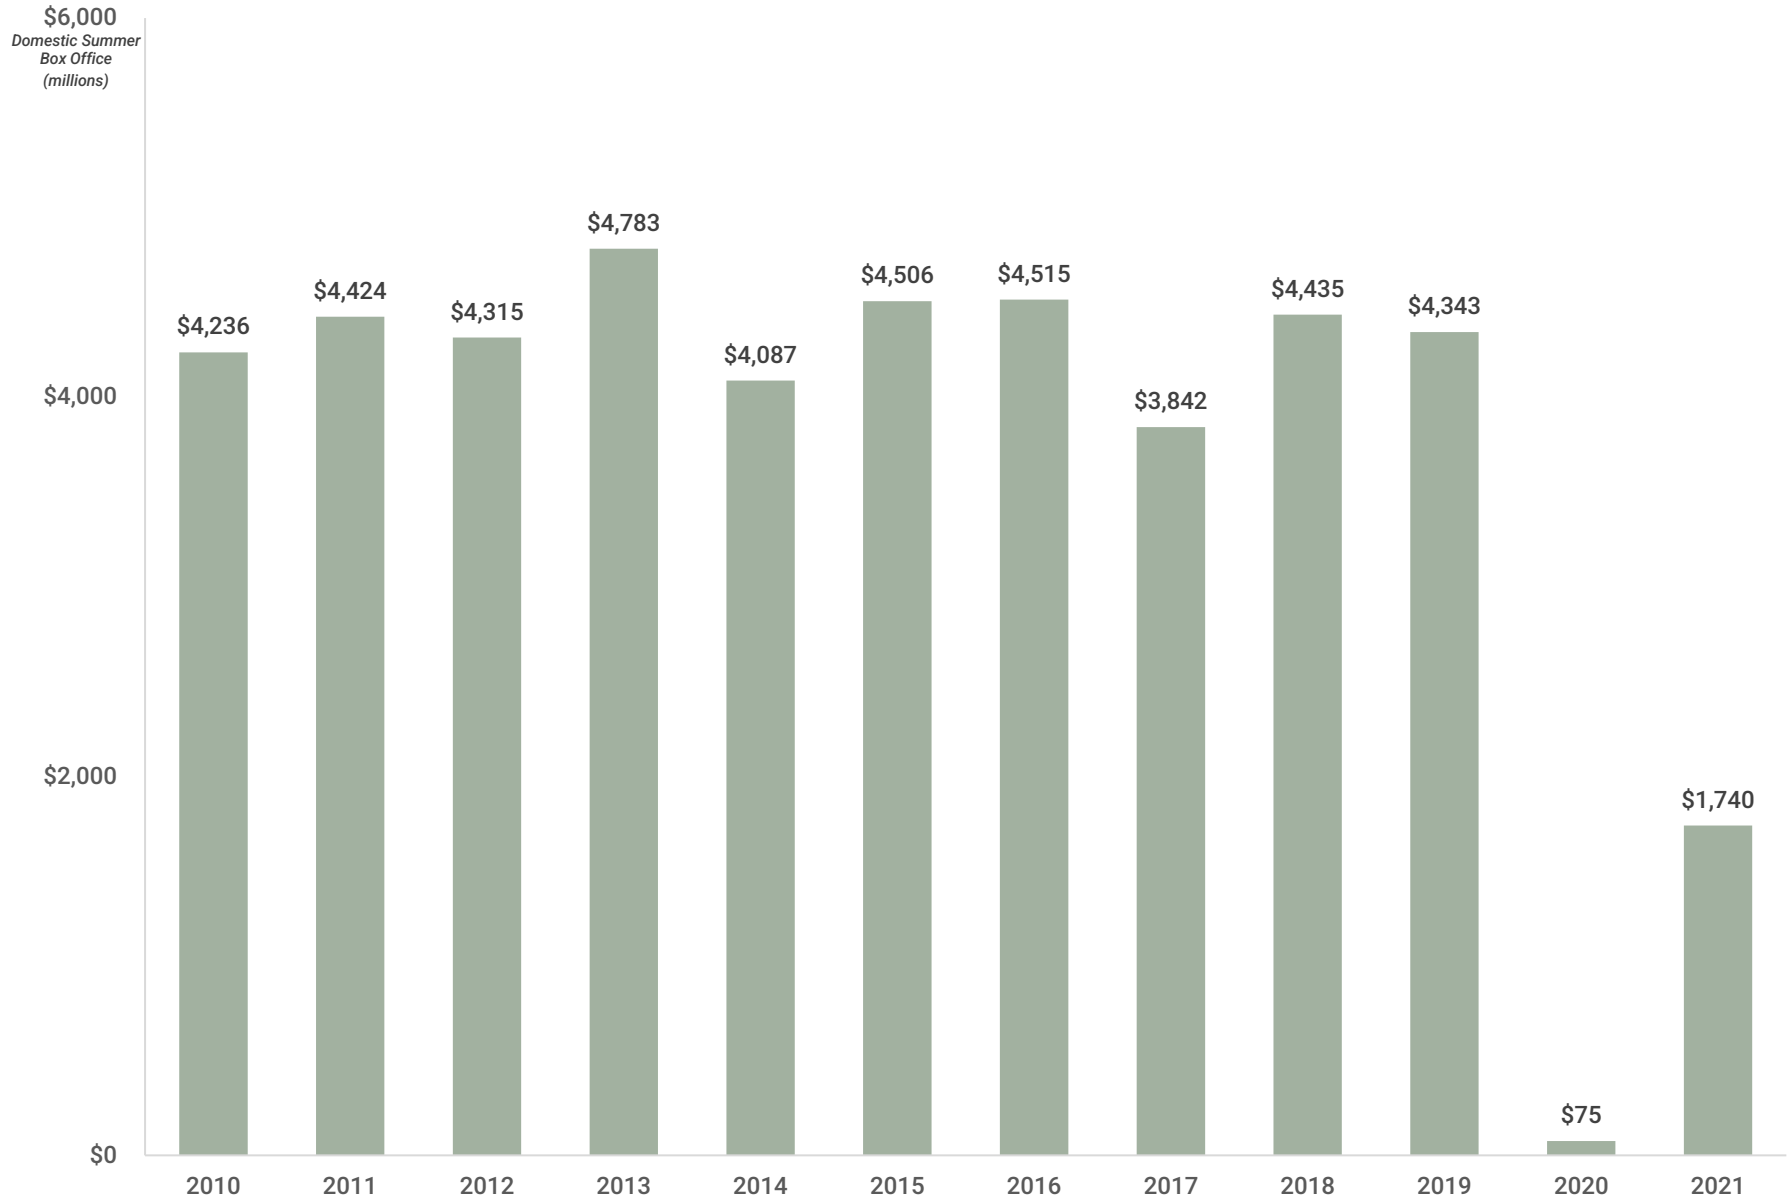

# Summer Films Haven't Come Close To The Heights Of A Typical Blockbuster Opening Weekend

*Should studios experiment more with day/date releases on their burgeoning streaming services?*

Source: BoxOfficeMojo; Company Reports; EMC Analysis

Note: Movies in solid color had a day/date release on a streaming service; Lightly colored bars for Black Widow and Jungle Cruise represent Premier Access Window. Shaded bars represent exclusive theatrical release

# The Box Office Is Gradually Recovering But Still Pales In Comparison To Pre-Pandemic Levels

*Will movie attendance continue to grow next year or have customer habits permanently changed?*