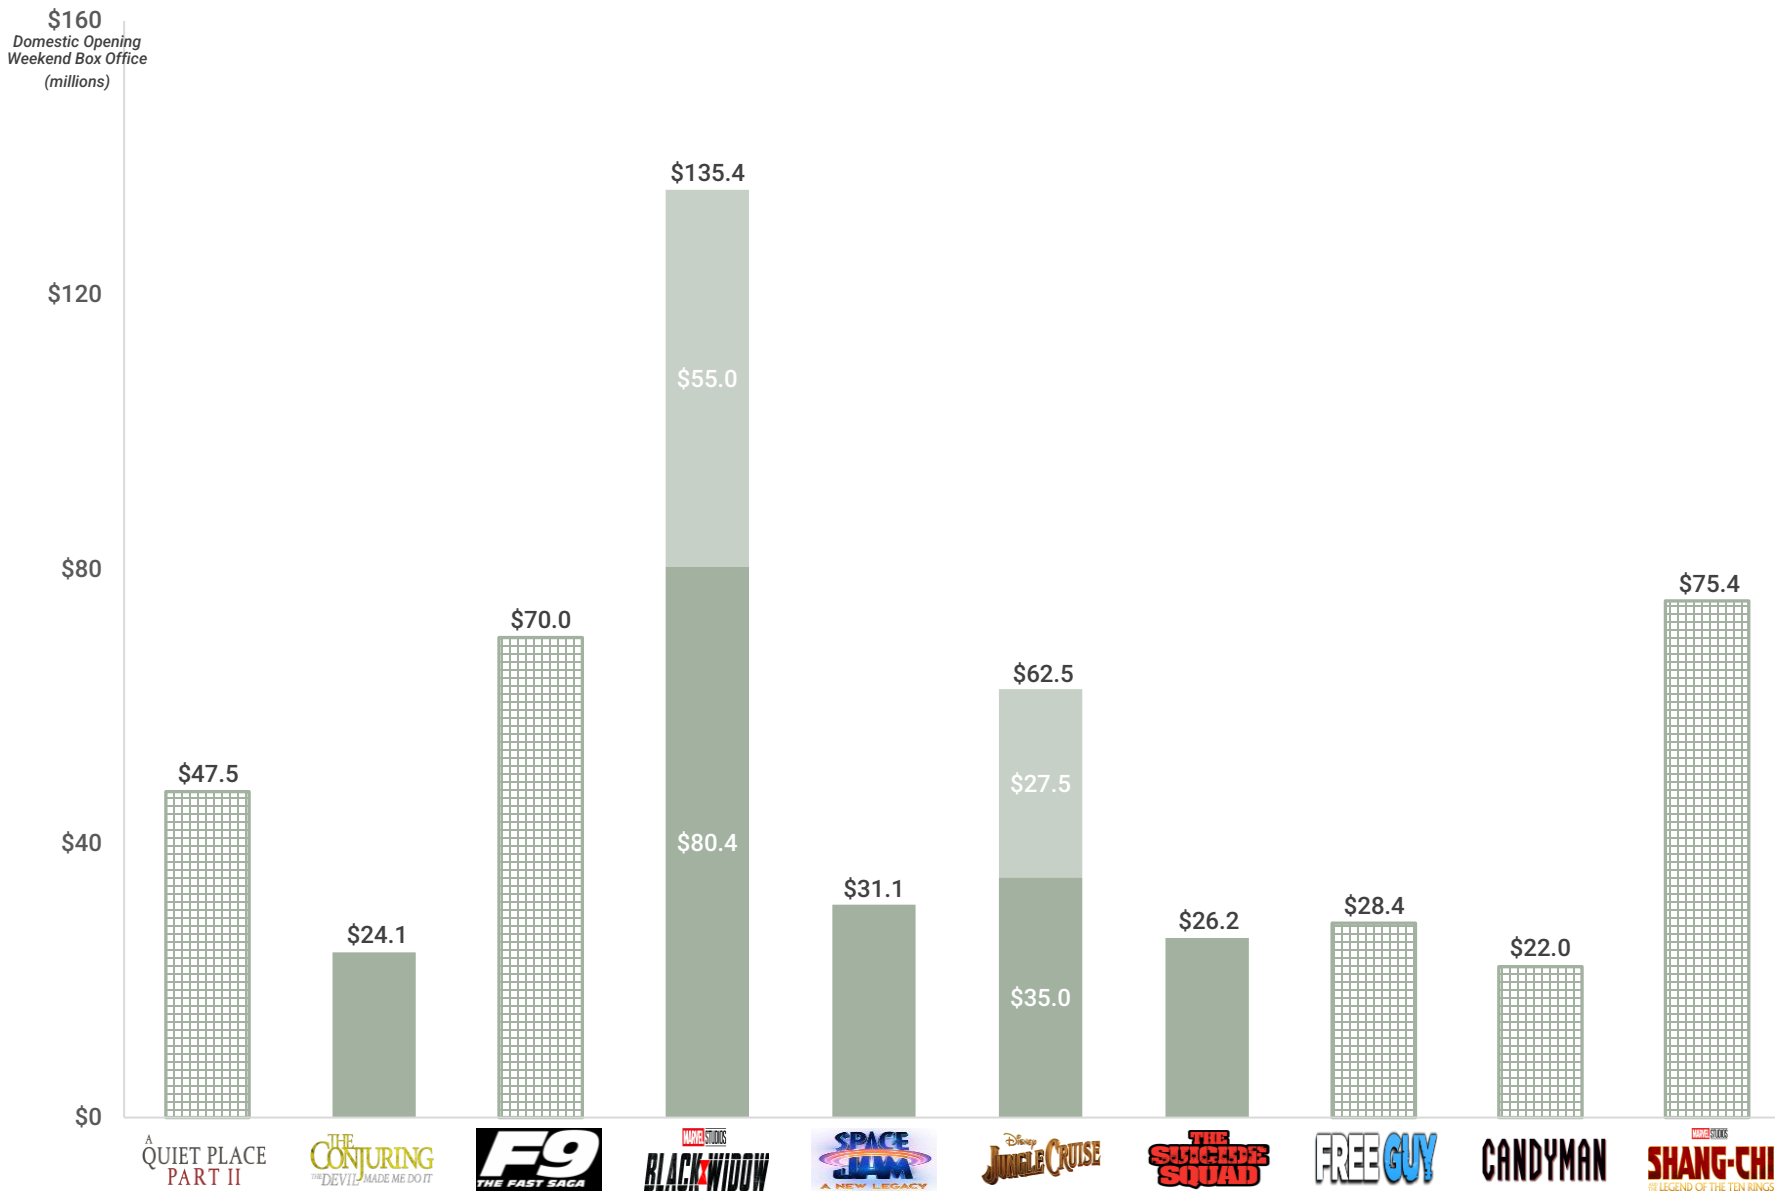

# Summer Films Haven't Come Close To The Heights Of A Typical Blockbuster Opening Weekend

*Should studios experiment more with day/date releases on their burgeoning streaming services?*

Source: BoxOfficeMojo; Company Reports; EMC Analysis

Note: Movies in solid color had a day/date release on a streaming service; Lightly colored bars for Black Widow and Jungle Cruise represent Premier Access Window. Shaded bars represent exclusive theatrical release

# The Box Office Is Gradually Recovering But Still Pales In Comparison To Pre-Pandemic Levels

*Will movie attendance continue to grow next year or have customer habits permanently changed?*