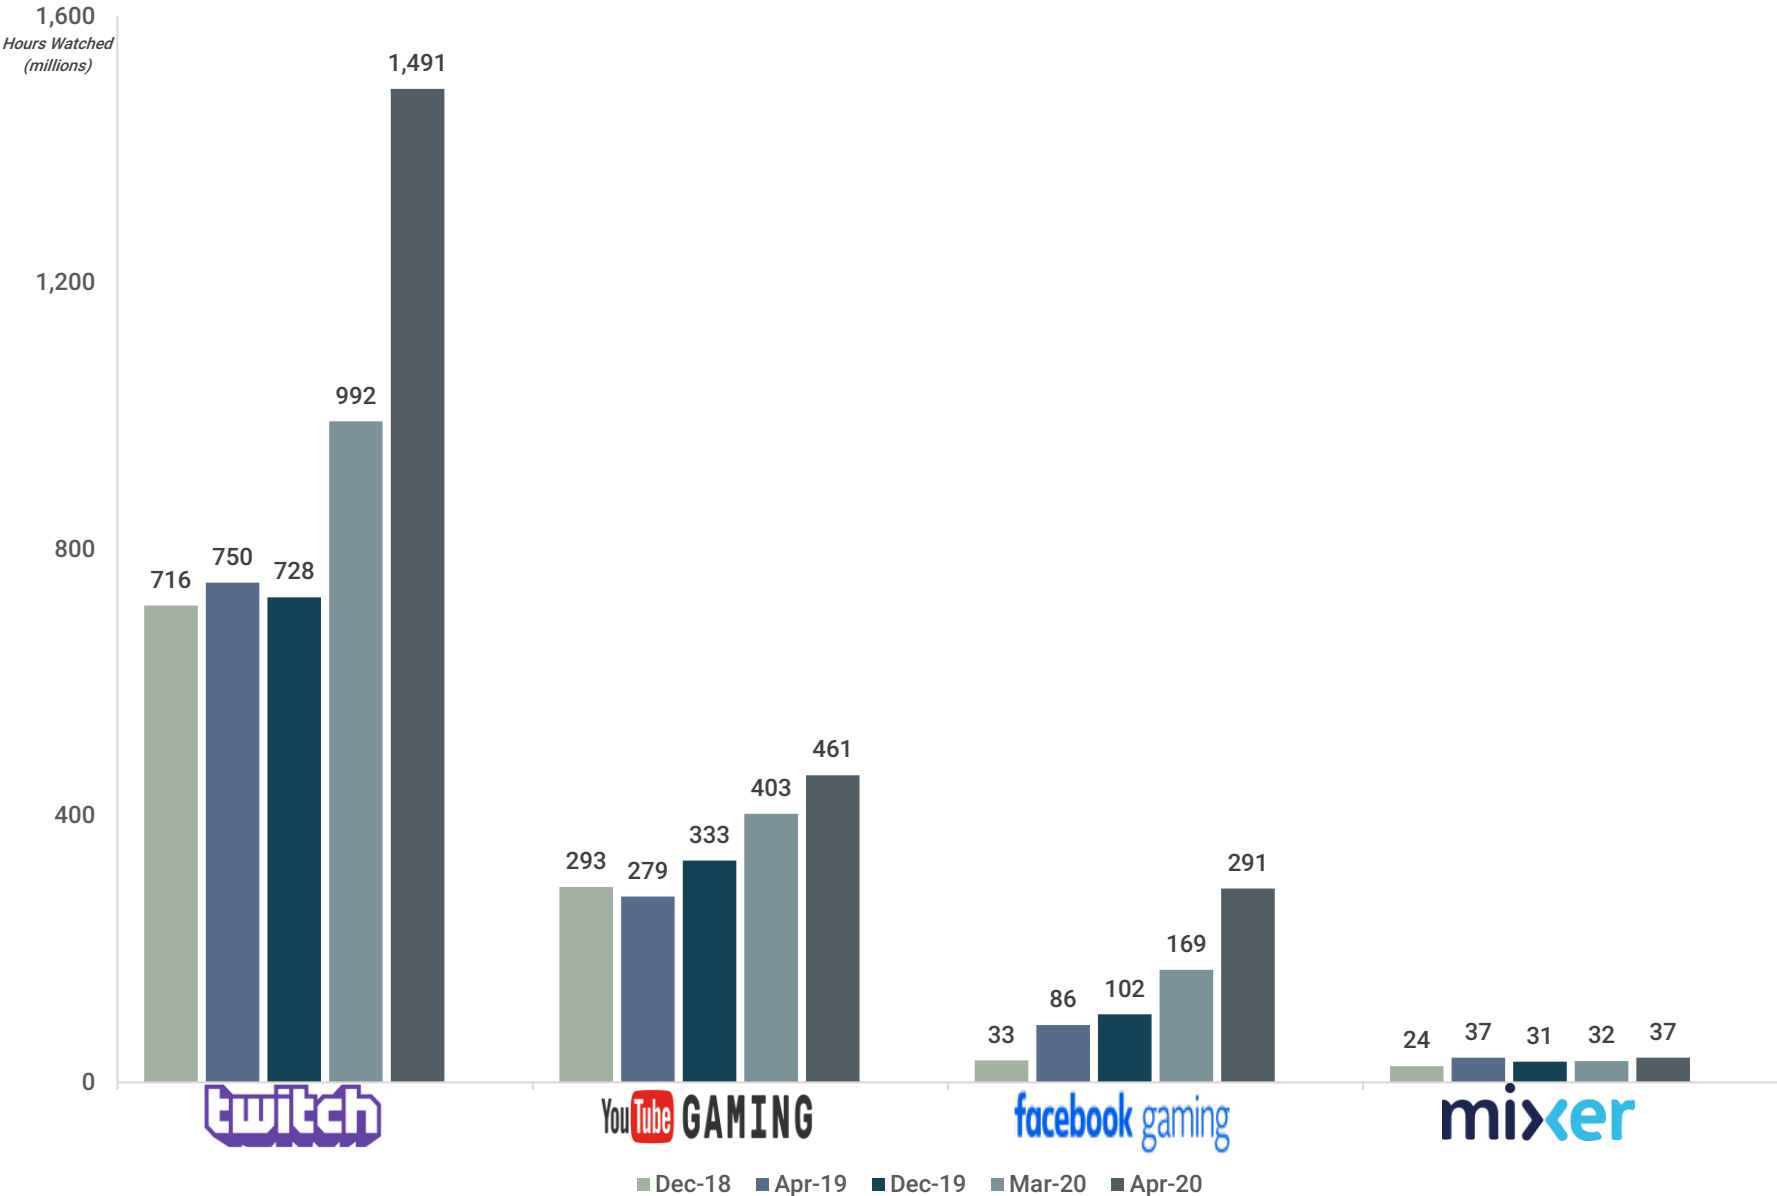

# Mixer Has Shut Down After They Were Unable To Grow Their Position In The Live Streaming Space

*Will these platforms continue to sign exclusive talent deals or seek other ways to differentiate?*

Source: StreamElements; Press Releases; EMC Analysis  
 Note: Twitch figures do not include non-gaming content (i.e. Just Chatting, Music)